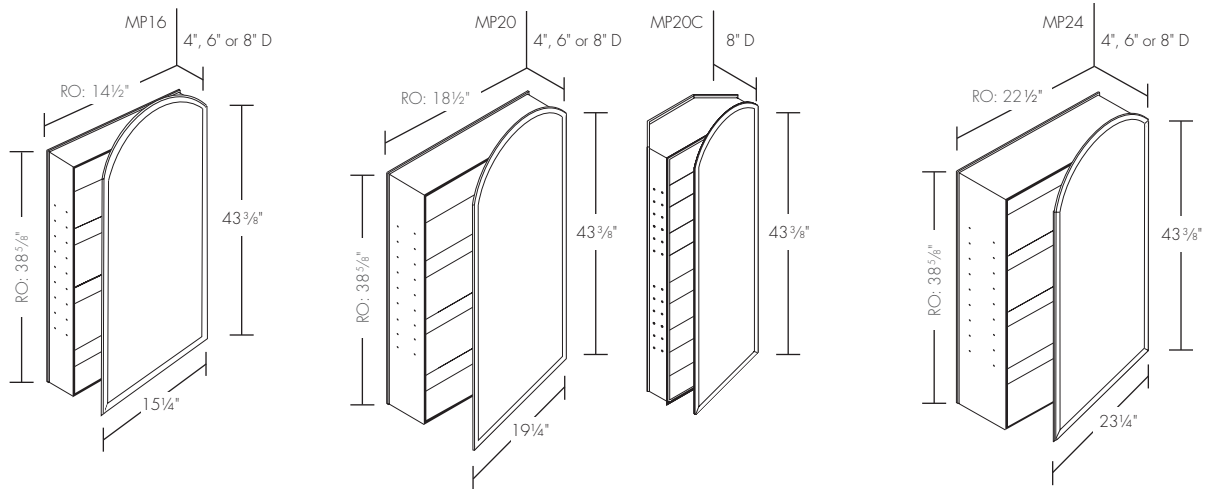

M SERIES ARCH CABINETS

MP CABINET DIMENSIONS

		MP16	MP20	MP24
	Overall Measurement	15 1/4"W x 43 3/8"H	19 1/4"W x 43 3/8"H	23 1/4"W x 43 3/8"H
	Rough Opening	14 1/2"W x 38 5/8"H	18 1/2"W x 38 5/8"H	22 1/2"W x 38 5/8"H
4" Depth	Bevel/Left	MP16D4ABL	MP20D4ABL	MP20D4ABL
	Plain/Left	MP16D4APL	MP20D4APL	MP20D4APL
	Bevel/Right	MP16D4ABR	MP20D4ABR	MP20D4ABR
	Plain/Right	MP16D4APR	MP20D4APR	MP20D4APR
	Bevel/Left/Electric	MP16D4ABLE	MP20D4ABLE	MP20D4ABLE
	Plain/Left/Electric	MP16D4APLE	MP20D4APLE	MP20D4APLE
	Bevel/Right/Electric	MP16D4ABRE	MP20D4ABRE	MP20D4ABRE
	Plain/Right/Electric	MP16D4APRE	MP20D4APRE	MP20D4APRE
6" Depth	Bevel/Left	MP16D6ABL	MP20D6ABL	MP24D6ABL
	Plain/Left	MP16D6APL	MP20D6APL	MP24D6APL
	Bevel/Right	MP16D6ABR	MP20D6ABR	MP24D6ABR
	Plain/Right	MP16D6APR	MP20D6APR	MP24D6APR
	Bevel/Left/Electric	MP16D6ABLE	MP20D6ABLE	MP24D6ABLE
	Plain/Left/Electric	MP16D6APLE	MP20D6APLE	MP24D6APLE
	Bevel/Right/Electric	MP16D6ABRE	MP20D6ABRE	MP24D6ABRE
	Plain/Right/Electric	MP16D6APRE	MP20D6APRE	MP24D6APRE
8" Depth	Bevel/Left	MP16D8ABL	MP20D8ABL	MP24D8ABL
	Plain/Left	MP16D8APL	MP20D8APL	MP24D8APL
	Bevel/Right	MP16D8ABR	MP20D8ABR	MP24D8ABR
	Plain/Right	MP16D8APR	MP20D8APR	MP24D8APR
	Bevel/Left/Electric	MP16D8ABLE	MP20D8ABLE	MP24D8ABLE
	Plain/Left/Electric	MP16D8APLE	MP20D8APLE	MP24D8APLE
	Bevel/Right/Electric	MP16D8ABRE	MP20D8ABRE	MP24D8ABRE
	Plain/Right/Electric	MP16D8APRE	MP20D8APRE	MP24D8APRE
4" Depth	Bevel/Left/Electric/Night Light	MP16D4ABLL	MP20D4ABLL	MP24D4ABLL
	Plain/Left/Electric/Night Light	MP16D4APLL	MP20D4APLL	MP24D4APLL
	Bevel/Right/Electric/Night Light	MP16D4ABRL	MP20D4ABRL	MP24D4ABRL
	Plain/Right/Electric/Night Light	MP16D4APRL	MP20D4APRL	MP24D4APRL
6" Depth	Bevel/Left/Electric/Night Light	MP16D6ABLL	MP20D6ABLL	MP24D6ABLL
	Plain/Left/Electric/Night Light	MP16D6APLL	MP20D6APLL	MP24D6APLL
	Bevel/Right/Electric/Night Light	MP16D6ABRL	MP20D6ABRL	MP24D6ABRL
	Plain/Right/Electric/Night Light	MP16D6APRL	MP20D6APRL	MP24D6APRL
8" Depth	Bevel/Left/Electric/Night Light	MP16D8ABLL	MP20D8ABLL	MP24D8ABLL
	Plain/Left/Electric/Night Light	MP16D8APLL	MP20D8APLL	MP24D8APLL
	Bevel/Right/Electric/Night Light	MP16D8ABRL	MP20D8ABRL	MP24D8ABRL
	Plain/Right/Electric/Night Light	MP16D8APRL	MP20D8APRL	MP24D8APRL
Corner Cabinets				
8" Depth	Bevel/Left	--	MP20C8ABL	--
	Plain/Left	--	MP20C8APL	--
	Bevel/Right	--	MP20C8ABR	--
	Plain/Right	--	MP20C8APR	--

*All Night Light models listed above include GFCI electric shelf and mirror defogger.