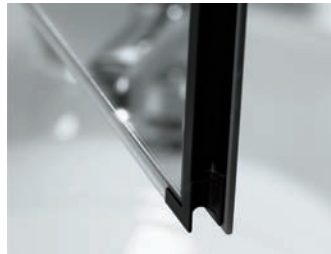

CORNER CABINET

FEATURES

SOLID ALUMINUM CONSTRUCTION
Durable aluminum resists the intense moisture of the bathroom environment.

SAFESEAL GASKET
Patented gasket is designed without sharp corners to ensure quiet, moisture- and dust-resistant operation.

ADJUSTABLE SHELVES
Clear glass shelves adjust in 2-inch increments to provide versatile storage options.

170° HINGE SWING
With convenient three-way adjustments, these heavy-duty concealed hinges open a full 170° – one of the widest swings available in a self-closing hinge. Right- or left-hinge adjustable.

HIDDEN DOOR PULL
Smooth, easy-to-open door pull surrounds the door edge.

SWING-OUT MIRROR
This patented mirror offers 2x magnification.

MIRRORED DOORS
Arch- or flat-top door design accommodates individual preferences. Available with plain or beveled edge.