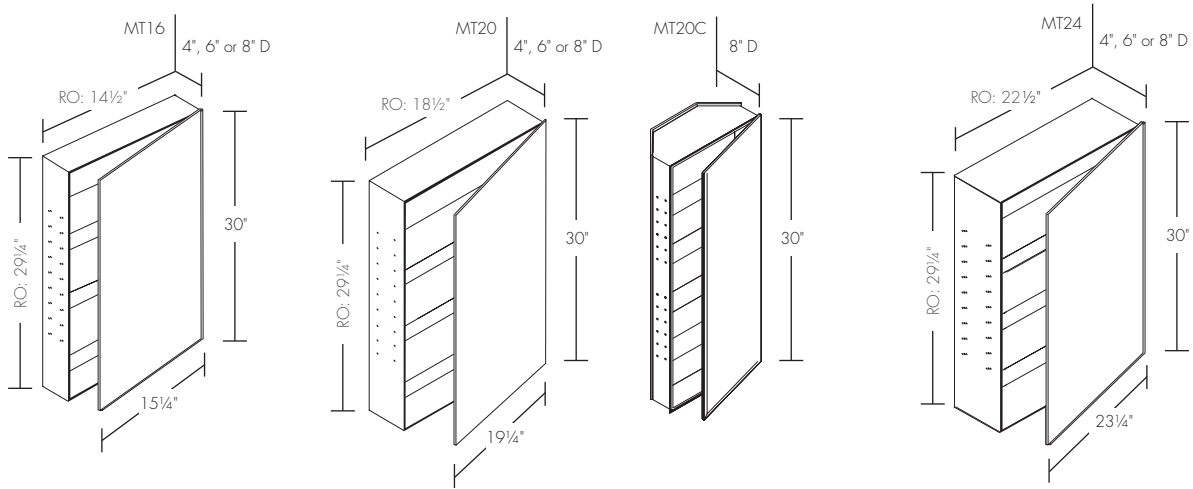

M SERIES FLAT CABINETS

MT CABINET DIMENSIONS

		MT16	MT20	MT24	
Overall Measurement		15 1/4"W x 30"H	19 1/4"W x 30"H	23 1/4"W x 30"H	
Rough Opening		14 1/2"W x 29 1/4"H	18 1/2"W x 29 1/4"H	22 1/2"W x 29 1/4"H	
4" Depth	Bevel/Non-Handed	MT16D4FBN	MT20D4FBN	MT24D4FBN	
	Plain/Non-Handed	MT16D4FPN	MT20D4FPN	MT24D4FPN	
	Bevel/Left/Electric	MT16D4FBLE	MT20D4FBLE	MT24D4FBLE	
	Plain/Left/Electric	MT16D4FPLE	MT20D4FPLE	MT24D4FPLE	
	Bevel/Right/Electric	MT16D4FBRE	MT20D4FBRE	MT24D4FBRE	
	Plain/Right/Electric	MT16D4FPRE	MT20D4FPRE	MT24D4FPRE	
	6" Depth	Bevel/Non-Handed	MT16D6FBN	MT20D6FBN	MT24D6FBN
Plain/Non-Handed		MT16D6FPN	MT20D6FPN	MT24D6FPN	
Bevel/Left/Electric		MT16D6FBLE	MT20D6FBLE	MT24D6FBLE	
Plain/Left/Electric		MT16D6FPLE	MT20D6FPLE	MT24D6FPLE	
Bevel/Right/Electric		MT16D6FBRE	MT20D6FBRE	MT24D6FBRE	
Plain/Right/Electric		MT16D6FPRE	MT20D6FPRE	MT24D6FPRE	
8" Depth		Bevel/Non-Handed	MT16D8FBN	MT20D8FBN	MT24D8FBN
	Plain/Non-Handed	MT16D8FPN	MT20D8FPN	MT24D8FPN	
	Bevel/Left/Electric	MT16D8FBLE	MT20D8FBLE	MT24D8FBLE	
	Plain/Left/Electric	MT16D8FPLE	MT20D8FPLE	MT24D8FPLE	
	Bevel/Right/Electric	MT16D8FBRE	MT20D8FBRE	MT24D8FBRE	
	Plain/Right/Electric	MT16D8FPRE	MT20D8FPRE	MT24D8FPRE	
	4" Depth	Bevel/Left/Electric/Night Light	MT16D4FBLL	MT20D4FBLL	MT24D4FBLL
Plain/Left/Electric/Night Light		MT16D4FBRL	MT20D4FBRL	MT24D4FBRL	
Bevel/Right/Electric/Night Light		MT16D4FPPL	MT20D4FPPL	MT24D4FPPL	
Plain/Right/Electric/Night Light		MT16D4FPRL	MT20D4FPRL	MT24D4FPRL	
6" Depth	Bevel/Left/Electric/Night Light	MT16D6FBLL	MT20D6FBLL	MT24D6FBLL	
	Plain/Left/Electric/Night Light	MT16D6FBRL	MT20D6FBRL	MT24D6FBRL	
	Bevel/Right/Electric/Night Light	MT16D6FPPL	MT20D6FPPL	MT24D6FPPL	
	Plain/Right/Electric/Night Light	MT16D6FPRL	MT20D6FPRL	MT24D6FPRL	
8" Depth	Bevel/Left/Electric/Night Light	MT16D8FBLL	MT20D8FBLL	MT24D8FBLL	
	Plain/Left/Electric/Night Light	MT16D8FBRL	MT20D8FBRL	MT24D8FBRL	
	Bevel/Right/Electric/Night Light	MT16D8FPPL	MT20D8FPPL	MT24D8FPPL	
	Plain/Right/Electric/Night Light	MT16D8FPRL	MT20D8FPRL	MT24D8FPRL	
Corner Cabinets					
8" Depth	Bevel/Non-Handed	--	MT20C8FBN	--	
	Plain/Non-Handed	--	MT20C8FPN	--	

*All Night Light models listed above include GFCI electric shelf and mirror defogger.