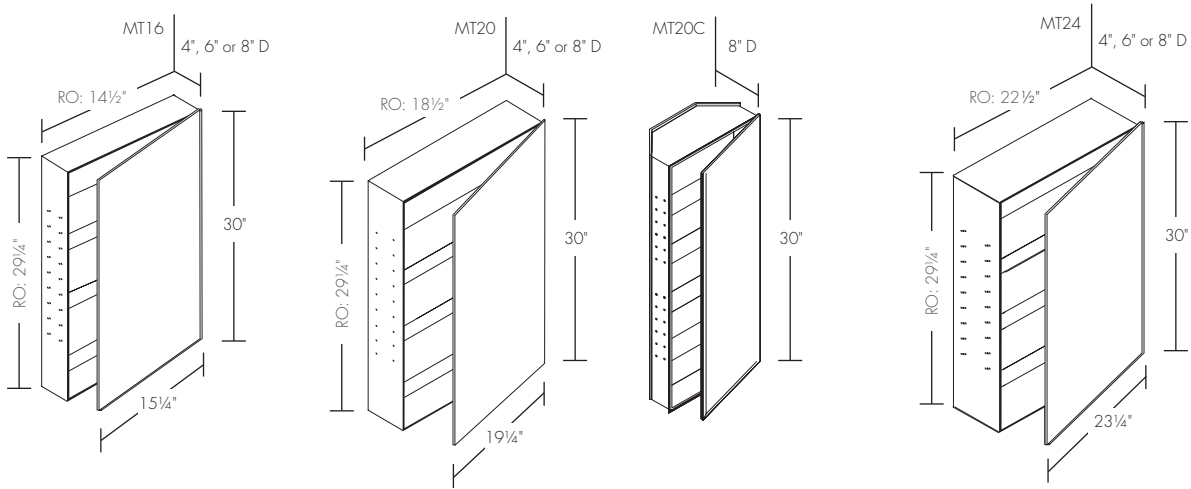

M SERIES FLAT CABINETS

MT CABINET DIMENSIONS

		MT16	MT20	MT24
Overall Measurement		15 1/4"W x 30"H	19 1/4"W x 30"H	23 1/4"W x 30"H
Rough Opening		14 1/2"W x 29 1/4"H	18 1/2"W x 29 1/4"H	22 1/2"W x 29 1/4"H
4" Depth	Bevel/Non-Handed	MT16D4FBN	MT20D4FBN	MT24D4FBN
	Plain/Non-Handed	MT16D4FPN	MT20D4FPN	MT24D4FPN
	Bevel/Left/Electric	MT16D4FBLE	MT20D4FBLE	MT24D4FBLE
	Plain/Left/Electric	MT16D4FPLE	MT20D4FPLE	MT24D4FPLE
	Bevel/Right/Electric	MT16D4FBRE	MT20D4FBRE	MT24D4FBRE
	Plain/Right/Electric	MT16D4FPRE	MT20D4FPRE	MT24D4FPRE
6" Depth	Bevel/Non-Handed	MT16D6FBN	MT20D6FBN	MT24D6FBN
	Plain/Non-Handed	MT16D6FPN	MT20D6FPN	MT24D6FPN
	Bevel/Left/Electric	MT16D6FBLE	MT20D6FBLE	MT24D6FBLE
	Plain/Left/Electric	MT16D6FPLE	MT20D6FPLE	MT24D6FPLE
	Bevel/Right/Electric	MT16D6FBRE	MT20D6FBRE	MT24D6FBRE
	Plain/Right/Electric	MT16D6FPRE	MT20D6FPRE	MT24D6FPRE
8" Depth	Bevel/Non-Handed	MT16D8FBN	MT20D8FBN	MT24D8FBN
	Plain/Non-Handed	MT16D8FPN	MT20D8FPN	MT24D8FPN
	Bevel/Left/Electric	MT16D8FBLE	MT20D8FBLE	MT24D8FBLE
	Plain/Left/Electric	MT16D8FPLE	MT20D8FPLE	MT24D8FPLE
	Bevel/Right/Electric	MT16D8FBRE	MT20D8FBRE	MT24D8FBRE
	Plain/Right/Electric	MT16D8FPRE	MT20D8FPRE	MT24D8FPRE
4" Depth	Bevel/Left/Electric/Night Light	MT16D4FBLL	MT20D4FBLL	MT24D4FBLL
	Plain/Left/Electric/Night Light	MT16D4FBRL	MT20D4FBRL	MT24D4FBRL
	Bevel/Right/Electric/Night Light	MT16D4FPLL	MT20D4FPLL	MT24D4FPLL
	Plain/Right/Electric/Night Light	MT16D4FPRL	MT20D4FPRL	MT24D4FPRL
6" Depth	Bevel/Left/Electric/Night Light	MT16D6FBLL	MT20D6FBLL	MT24D6FBLL
	Plain/Left/Electric/Night Light	MT16D6FBRL	MT20D6FBRL	MT24D6FBRL
	Bevel/Right/Electric/Night Light	MT16D6FPLL	MT20D6FPLL	MT24D6FPLL
	Plain/Right/Electric/Night Light	MT16D6FPRL	MT20D6FPRL	MT24D6FPRL
8" Depth	Bevel/Left/Electric/Night Light	MT16D8FBLL	MT20D8FBLL	MT24D8FBLL
	Plain/Left/Electric/Night Light	MT16D8FBRL	MT20D8FBRL	MT24D8FBRL
	Bevel/Right/Electric/Night Light	MT16D8FPLL	MT20D8FPLL	MT24D8FPLL
	Plain/Right/Electric/Night Light	MT16D8FPRL	MT20D8FPRL	MT24D8FPRL
Corner Cabinets				
8" Depth	Bevel/Non-Handed	--	MT20C8FBN	--
	Plain/Non-Handed	--	MT20C8FPN	--

*All Night Light models listed above include GFCI electric shelf and mirror defogger.