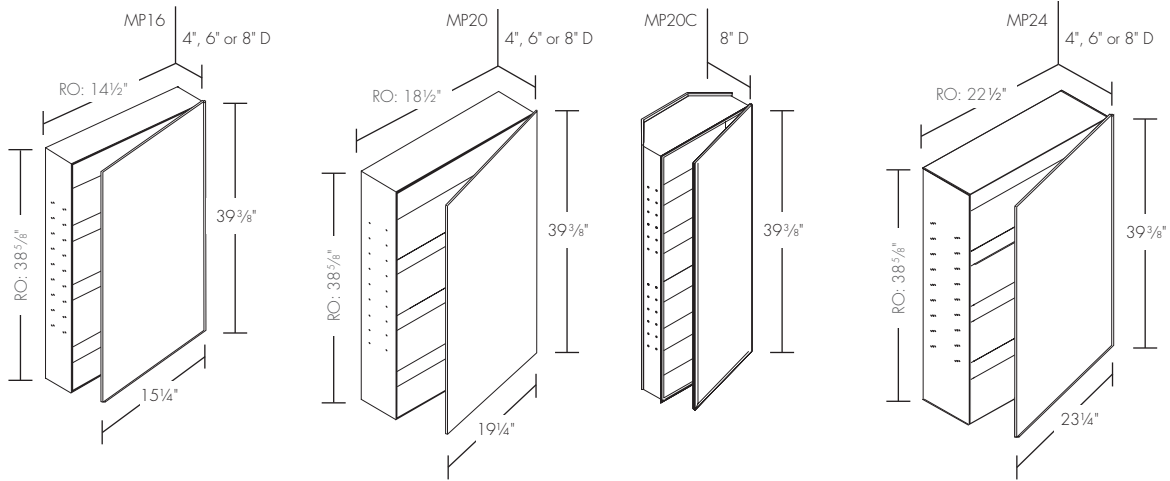

M SERIES FLAT CABINETS

MP CABINET DIMENSIONS

		MP16	MP20	MP24
Overall Measurement		15 1/4"W x 39 3/8"H	19 1/4"W x 39 3/8"H	23 1/4"W x 39 3/8"H
Rough Opening		14 1/2"W x 38 5/8"H	18 1/2"W x 38 5/8"H	22 1/2"W x 38 5/8"H
4" Depth	Bevel/Non-Handed	MP16D4FBN	MP20D4FBN	MP24D4FBN
	Plain/Non-Handed	MP16D4FPN	MP20D4FPN	MP24D4FPN
	Bevel/Left/Electric	MP16D4FBLE	MP20D4FBLE	MP24D4FBLE
	Plain/Left/Electric	MP16D4FPLE	MP20D4FPLE	MP24D4FPLE
	Bevel/Right/Electric	MP16D4FBRE	MP20D4FBRE	MP24D4FBRE
	Plain/Right/Electric	MP16D4FPRE	MP20D4FPRE	MP24D4FPRE
6" Depth	Bevel/Non-Handed	MP16D6FBN	MP20D6FBN	MP24D6FBN
	Plain/Non-Handed	MP16D6FPN	MP20D6FPN	MP24D6FPN
	Bevel/Left/Electric	MP16D6FBLE	MP20D6FBLE	MP24D6FBLE
	Plain/Left/Electric	MP16D6FPLE	MP20D6FPLE	MP24D6FPLE
	Bevel/Right/Electric	MP16D6FBRE	MP20D6FBRE	MP24D6FBRE
	Plain/Right/Electric	MP16D6FPRE	MP20D6FPRE	MP24D6FPRE
8" Depth	Bevel/Non-Handed	MP16D8FBN	MP20D8FBN	MP24D8FBN
	Plain/Non-Handed	MP16D8FPN	MP20D8FPN	MP24D8FPN
	Bevel/Left/Electric	MP16D8FBLE	MP20D8FBLE	MP24D8FBLE
	Plain/Left/Electric	MP16D8FPLE	MP20D8FPLE	MP24D8FPLE
	Bevel/Right/Electric	MP16D8FBRE	MP20D8FBRE	MP24D8FBRE
	Plain/Right/Electric	MP16D8FPRE	MP20D8FPRE	MP24D8FPRE
4" Depth	Bevel/Left/Electric/Night Light	MP16D4FBLL	MP20D4FBLL	MP24D4FBLL
	Plain/Left/Electric/Night Light	MP16D4FPLL	MP20D4FPLL	MP24D4FPLL
	Bevel/Right/Electric/Night Light	MP16D4FBRL	MP20D4FBRL	MP24D4FBRL
	Plain/Right/Electric/Night Light	MP16D4FPRL	MP20D4FPRL	MP24D4FPRL
6" Depth	Bevel/Left/Electric/Night Light	MP16D6FBLL	MP20D6FBLL	MP24D6FBLL
	Plain/Left/Electric/Night Light	MP16D6FPLL	MP20D6FPLL	MP24D6FPLL
	Bevel/Right/Electric/Night Light	MP16D6FBRL	MP20D6FBRL	MP24D6FBRL
	Plain/Right/Electric/Night Light	MP16D6FPRL	MP20D6FPRL	MP24D6FPRL
8" Depth	Bevel/Left/Electric/Night Light	MP16D8FBLL	MP20D8FBLL	MP24D8FBLL
	Plain/Left/Electric/Night Light	MP16D8FPLL	MP20D8FPLL	MP24D8FPLL
	Bevel/Right/Electric/Night Light	MP16D8FBRL	MP20D8FBRL	MP24D8FBRL
	Plain/Right/Electric/Night Light	MP16D8FPRL	MP20D8FPRL	MP24D8FPRL
Corner Cabinets				
8" Depth	Bevel/Non-Handed	--	MP20C8FBN	--
	Plain/Non-Handed	--	MP20C8FPN	--

*All Night Light models listed above include GFCI electric shelf and mirror defogger.