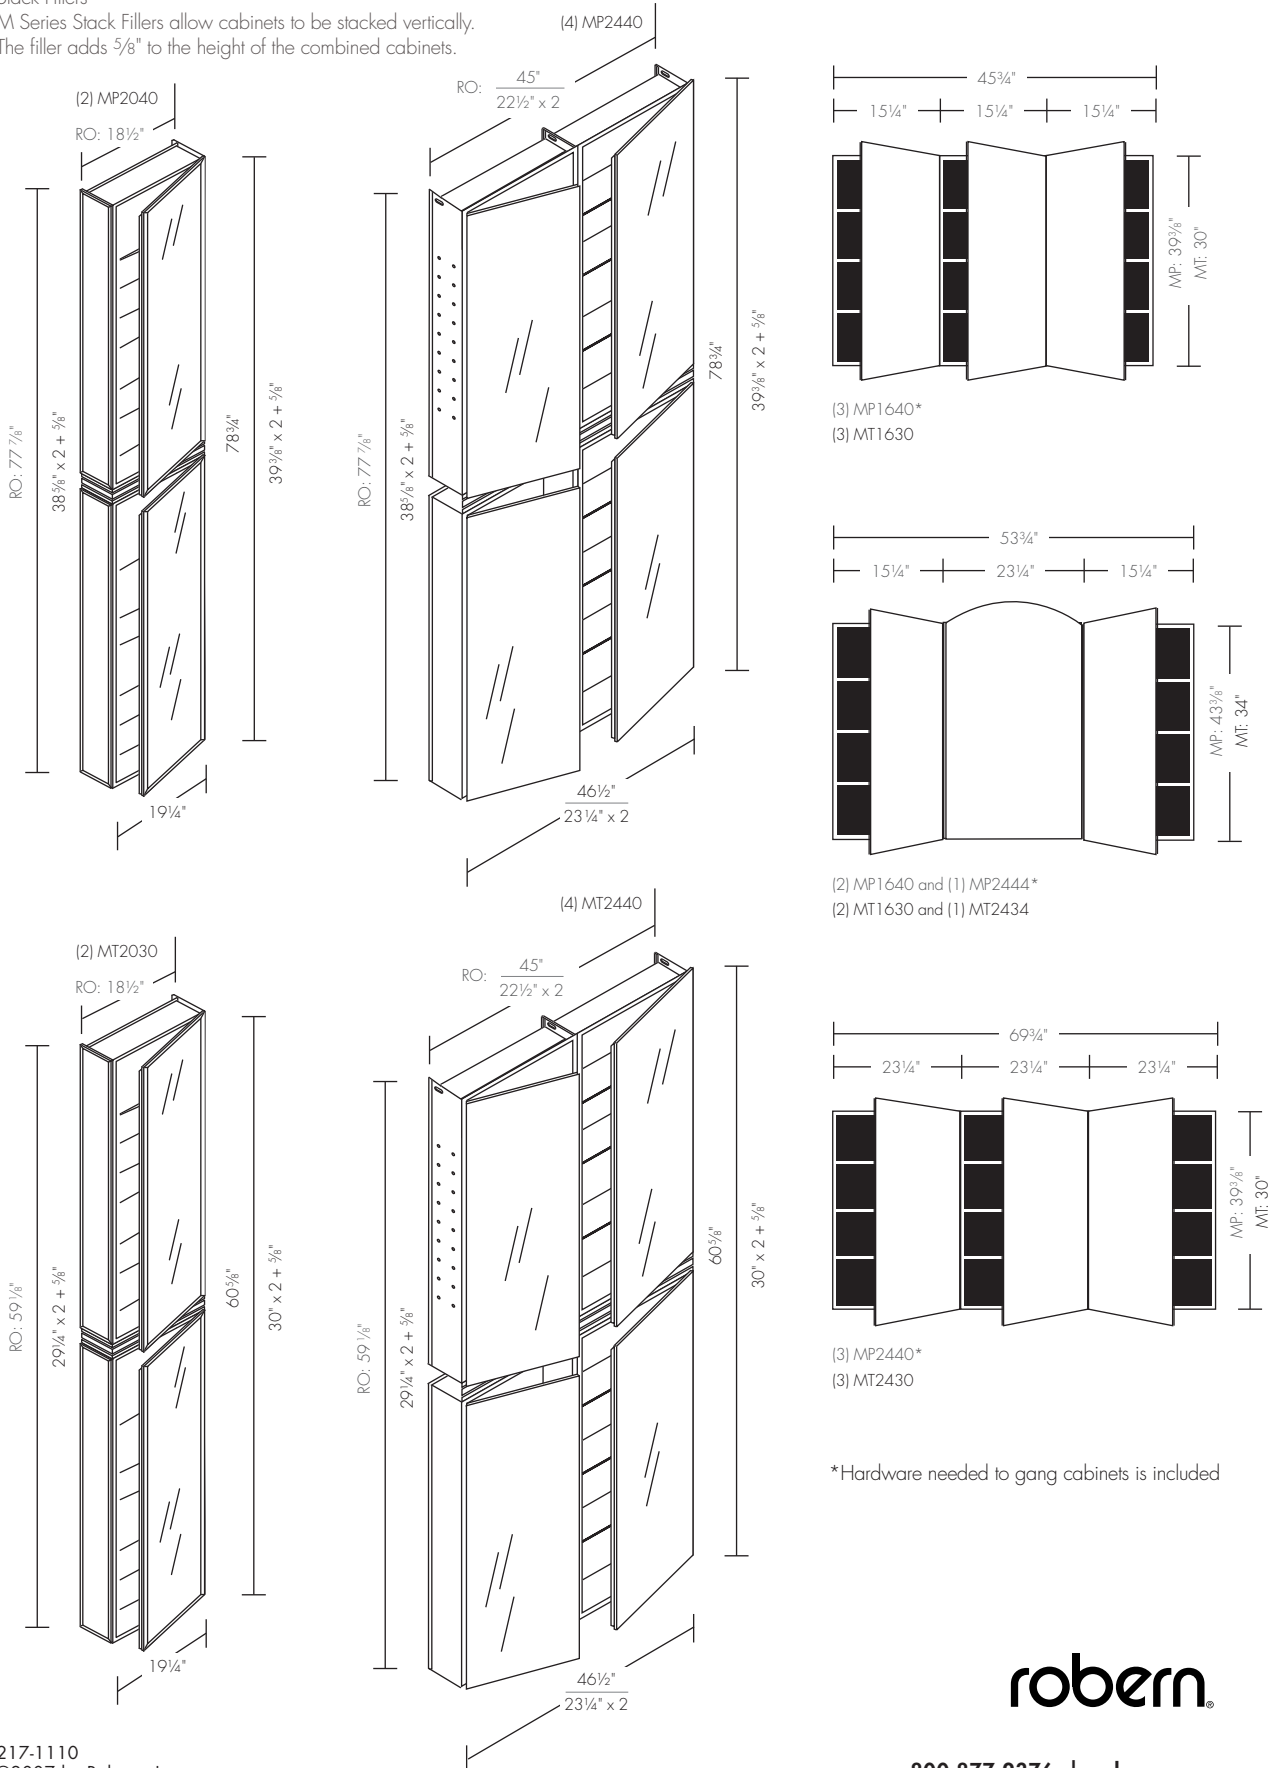

M SERIES CABINETS

CABINET DIMENSIONS

Stack Fillers

M Series Stack Fillers allow cabinets to be stacked vertically. The filler adds 5/8" to the height of the combined cabinets.

*Hardware needed to gang cabinets is included